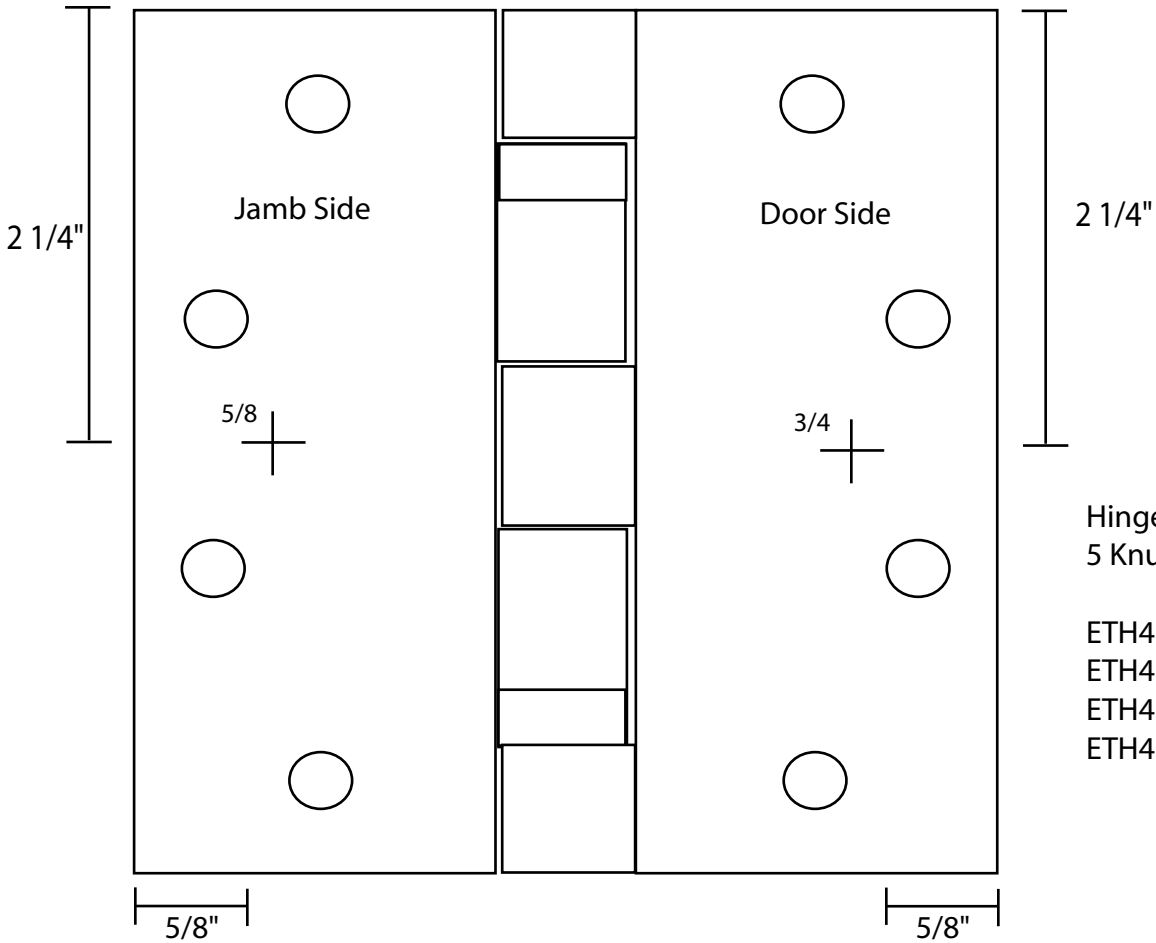

⊕ = wire access hole

Hinge Template For:
5 Knuckle Standard Weight

- ETH4040 (2,4,6,8 wire)
- ETH4045 (2,4,6,8 wire)
- ETH4050 (2,4,6,8 wire)
- ETH4060 (2,4,6,8 wire)

Hinge Template For:
5 Knuckle Standard Weight

- ETH4540 (2,4,6,8,10,12 wire)
- ETH4545 (2,4,6,8,10,12 wire)
- ETH4550 (2,4,6,8,10,12 wire)
- ETH4560 (2,4,6,8,10,12 wire)