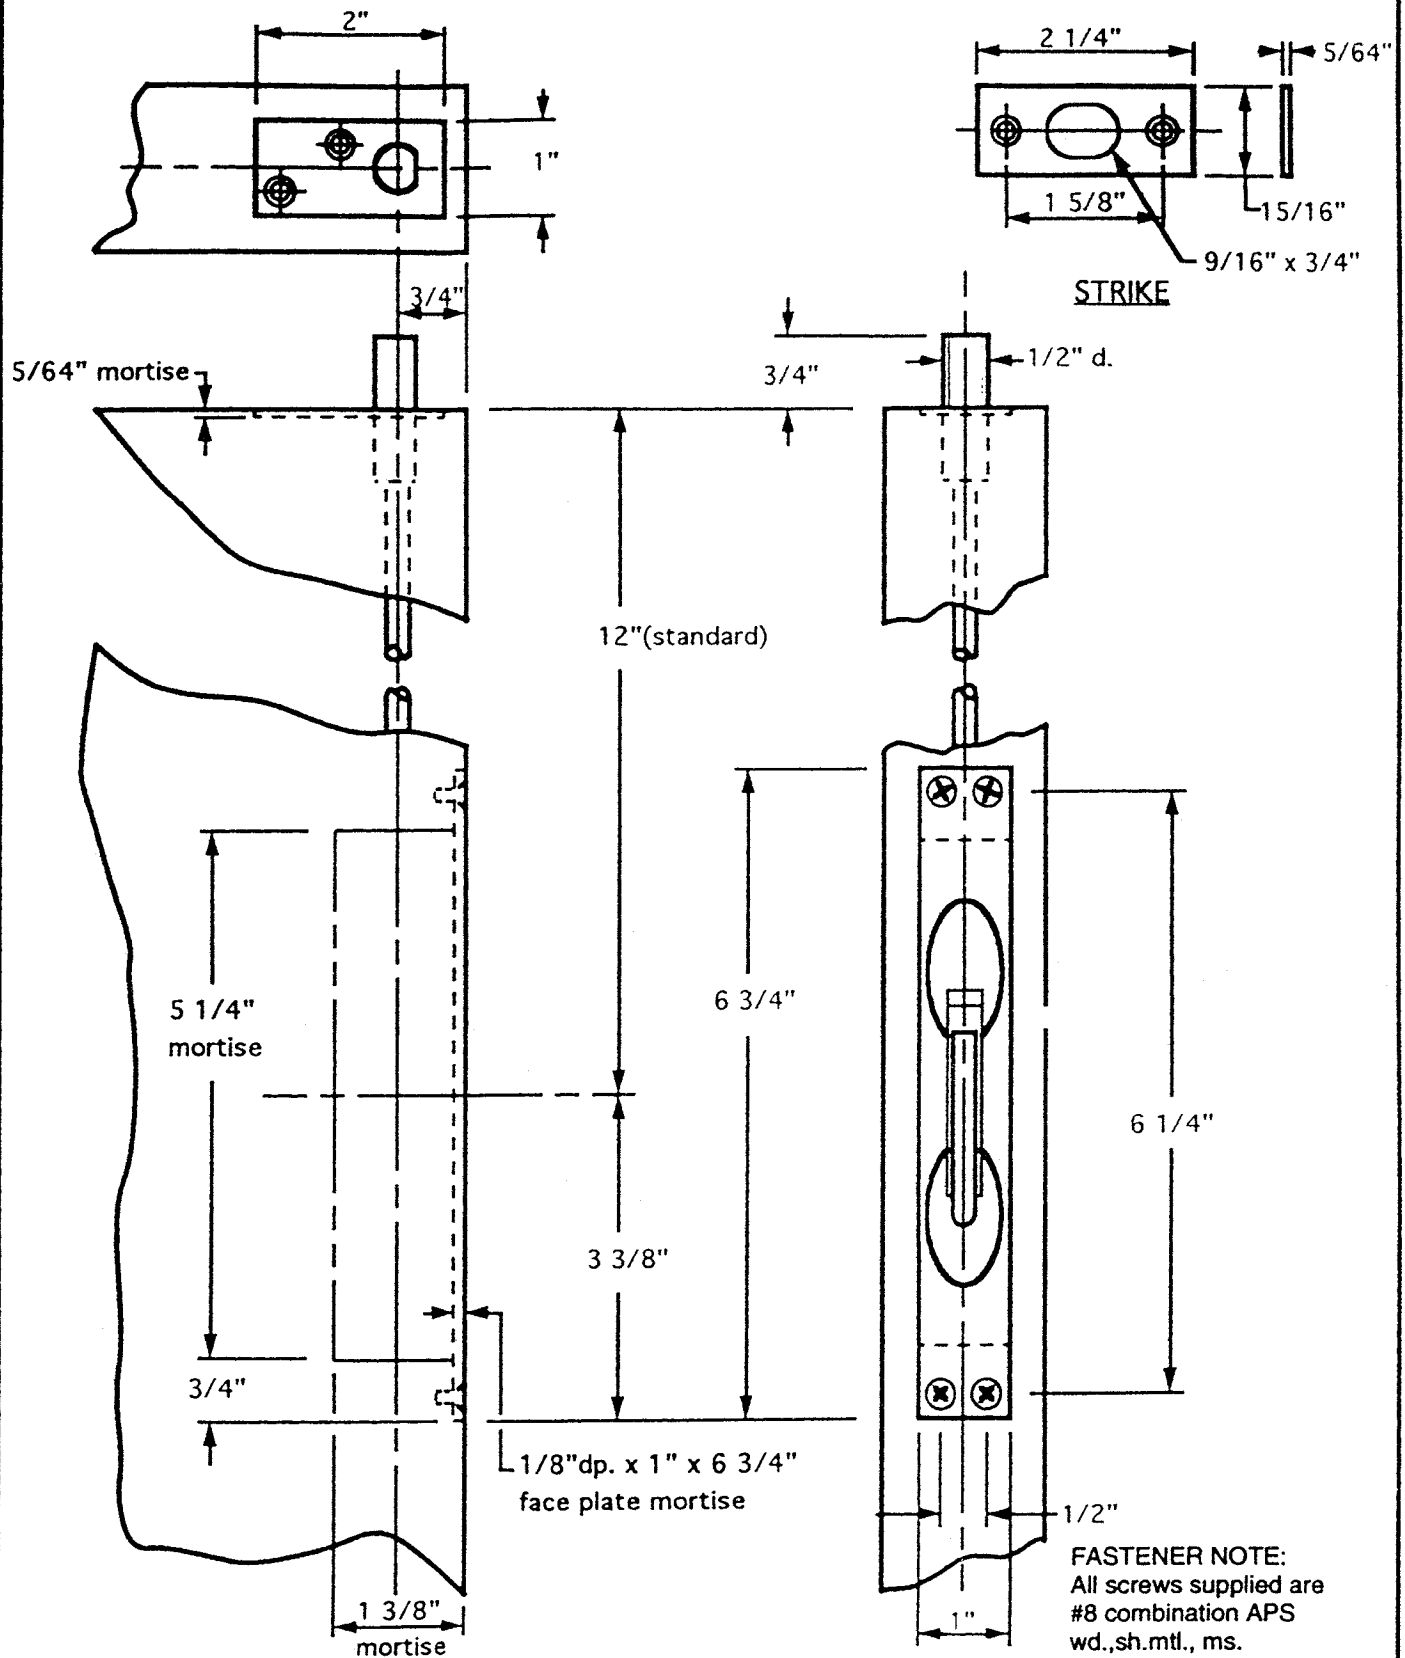

**NO. 780 F SERIES  
MANUAL FLUSH BOLT**

**FOR METAL DOORS  
A.N.S.I. STANDARD MORTISE**

**T 780 F**

**FASTENER NOTE:**  
All screws supplied are #8 combination APS wd.,sh.mtl., ms.

**DOOR CONTROLS  
INTERNATIONAL**