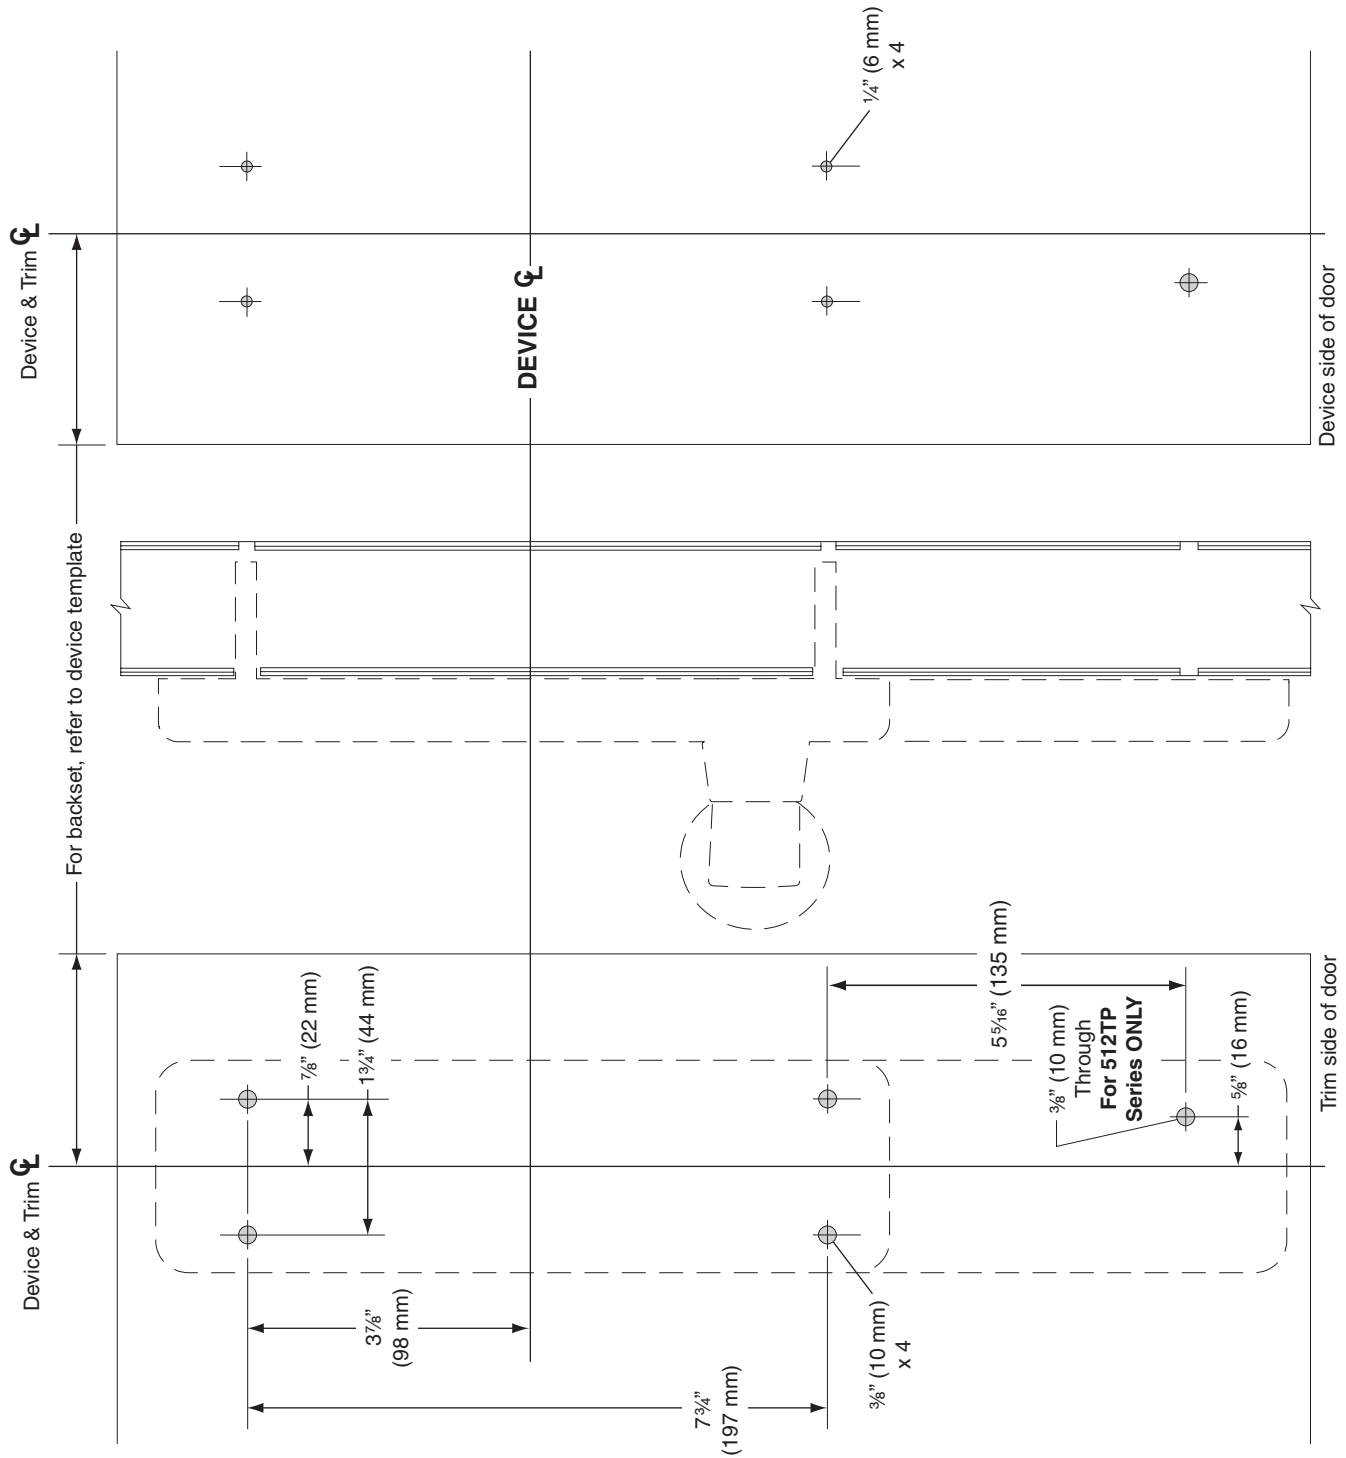

25 Series Dummy Trim

510L-DT, 511L-DT, 512TP-DT, and 513K-DT Trim, Metal Door, LHR Shown, RHR Opposite

• For height from finished floor, refer to device template.

TEMPLATE
T-2204-a