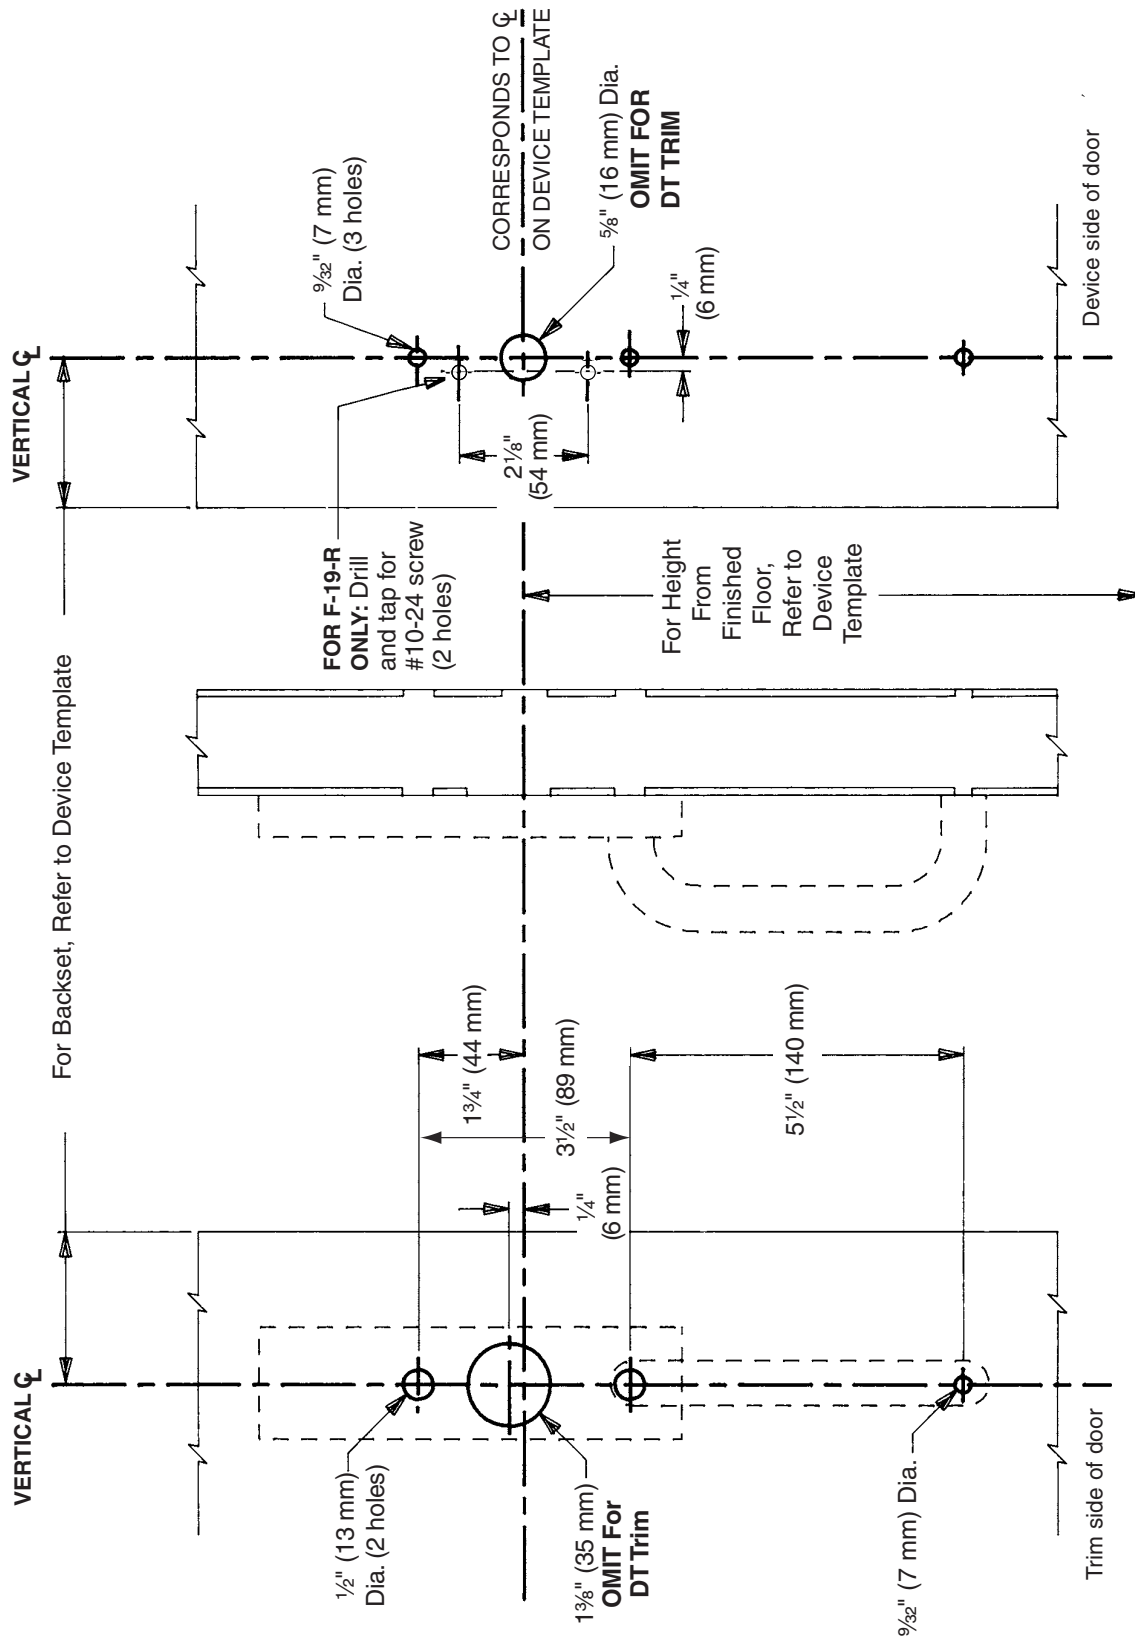

(F)19 Control Trim

910DT/NL, For Wide Stile Metal Door, LHR Shown, RHR Opposite

TEMPLATE
T-2130-a