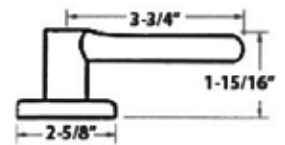

Price Page

Builder Lock - Residential Tubular Locksets

Handleset, Deadbolt, Knob and Lever set

- Certification**Meets ANSI A156.5 Grade 3
- Warranty** 3 year mechanical
 5 year finish
- Keying**5 pin Kwikset keyway, CK drilled with two brass keys
- Door thickness**..1-3/8" - 1-3/4" standard
- Backset**Adjustable 2-3/8" - 2-3/4" backset
- Package**Box pack only
- Strikes**Full lip radius and full lip square corner included

KNOB SIZES

LEVER SIZES

Functions lever & knob sets

- 214 Lever/400 Knob**... Keyed entry locked or unlocked by key outside or turn button inside
- 213 Lever/300 Knob**...Privacy locked or unlocked by turn button inside
- 212 Lever/200 Knob**...Passage both inside and outside turn freely
- 211 Lever/100 Knob**...Dummy no operation
- 7100**Exterior handleset trim entry function
- 7900 series**Interior trim kits entry function
- DB101**Single cylinder deadbolt

Door Preparation / Sizes

- A** Crossbore 2-1/8"
- B** Backset 2-3/8" or 2-3/4"
- C** Edgebore 1"
 Latchface 1" x 2-1/4"

Tahoe (compare Polo)

Stocked Product

Item #	Function	Finish
400TH	Entry	US3
300TH	Privacy	US3
200TH	Passage	US3
100TH	Dummy	US3