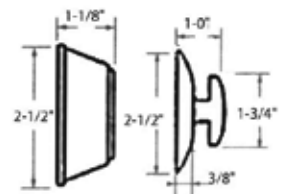

KNOB SIZES

LEVER SIZES

Functions lever & knob sets

- 214 Lever/400 Knob**... Keyed entry locked or unlocked by key outside or turn button inside
- 213 Lever/300 Knob**...Privacy locked or unlocked by turn button inside
- 212 Lever/200 Knob**...Passage both inside and outside turn freely
- 211 Lever/100 Knob**...Dummy no operation
- 7100**Exterior handleset trim entry function
- 7900 series**Interior trim kits entry function
- DB101**Single cylinder deadbolt

Door Preparation / Sizes

- A** Crossbore 2-1/8"
- B** Backset 2-3/8" or 2-3/4"
- C** Edgebore 1"
 Latchface 1" x 2-1/4"

Tahoe (compare Polo)

Stocked Product

Item #	Function	Finish
400TH	Entry	US3
300TH	Privacy	US3
200TH	Passage	US3
100TH	Dummy	US3