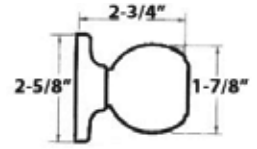

Price Page

Builder Lock - Residential Tubular Locksets

Handleset, Deadbolt, Knob and Lever set

- Certification**Meets ANSI A156.5 Grade 3
- Warranty** 3 year mechanical
 5 year finish
- Keying**5 pin Kwikset keyway, CK drilled with two brass keys
- Door thickness**..1-3/8" - 1-3/4" standard
- Backset**Adjustable 2-3/8" - 2-3/4" backset
- Package**Box pack only
- Strikes**Full lip radius and full lip square corner included

KNOB SIZES

LEVER SIZES

Functions lever & knob sets

- 214 Lever/400 Knob**... Keyed entry locked or unlocked by key outside or turn button inside
- 213 Lever/300 Knob**...Privacy locked or unlocked by turn button inside
- 212 Lever/200 Knob**...Passage both inside and outside turn freely
- 211 Lever/100 Knob**...Dummy no operation
- 7100**Exterior handleset trim entry function
- 7900 series**Interior trim kits entry function
- DB101**Single cylinder deadbolt

Door Preparation / Sizes

- A** Crossbore 2-1/8"
- B** Backset 2-3/8" or 2-3/4"
- C** Edgebore 1"
 Latchface 1" x 2-1/4"

Tahoe (compare Polo)

Stocked Product

Item #	Function	Finish
400TH	Entry	US3
300TH	Privacy	US3
200TH	Passage	US3
100TH	Dummy	US3