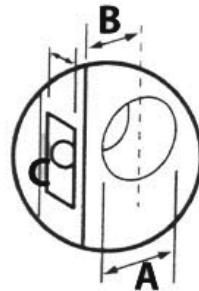

KNOB SIZES

LEVER SIZES

Functions lever & knob sets

- 214 Lever/400 Knob**... Keyed entry locked or unlocked by key outside or turn button inside
- 213 Lever/300 Knob**...Privacy locked or unlocked by turn button inside
- 212 Lever/200 Knob**...Passage both inside and outside turn freely
- 211 Lever/100 Knob**...Dummy no operation
- 7100**Exterior handleset trim entry function
- 7900 series**Interior trim kits entry function
- DB101**Single cylinder deadbolt

Door Preparation / Sizes

- A** Crossbore 2-1/8"
- B** Backset 2-3/8" or 2-3/4"
- C** Edgebore 1"
 Latchface 1" x 2-1/4"

Tahoe (compare Polo)

Stocked Product

Item #	Function	Finish
400TH	Entry	US3
300TH	Privacy	US3
200TH	Passage	US3
100TH	Dummy	US3