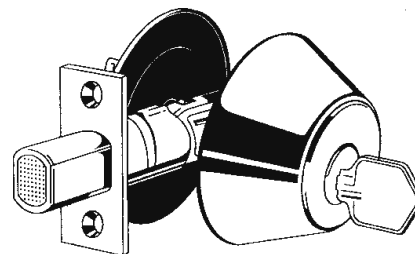

KNOB SIZES

LEVER SIZES

Functions lever & knob sets

- 214 Lever/400 Knob**... Keyed entry locked or unlocked by key outside or turn button inside
- 213 Lever/300 Knob**...Privacy locked or unlocked by turn button inside
- 212 Lever/200 Knob**...Passage both inside and outside turn freely
- 211 Lever/100 Knob**...Dummy no operation
- 7100**Exterior handleset trim entry function
- 7900 series**Interior trim kits entry function
- DB101**Single cylinder deadbolt

Door Preparation / Sizes

- A** Crossbore 2-1/8"
- B** Backset 2-3/8" or 2-3/4"
- C** Edgebore 1"
 Latchface 1" x 2-1/4"

Tahoe (compare Polo)

Stocked Product

Item #	Function	Finish
400TH	Entry	US3
300TH	Privacy	US3
200TH	Passage	US3
100TH	Dummy	US3

DB101 Single cylinder deadbolt

Stocked Product

Finishes: US3, US10B, US15, US26, US26D

Price Page

Builder Lock – Residential Tubular Locksets

Chesapeake (compare Delta)

Stocked Product

Item	Finish
214 Entry	US3, US26D
213 Privacy	US3, US26D
212 Passage	US3, US26D
211 Dummy	US3, US26D