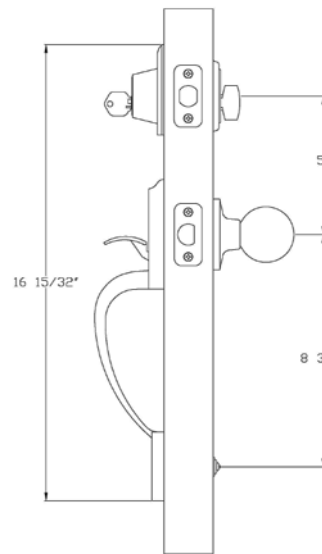

Price Page

Builder Lock - Residential Tubular Locksets

Handleset, Deadbolt, Knob and Lever set

- Certification**Meets ANSI A156.5 Grade 3
- Warranty** 3 year mechanical
 5 year finish
- Keying**5 pin Kwikset keyway, CK drilled with two brass keys
- Door thickness**..1-3/8" - 1-3/4" standard
- Backset**Adjustable 2-3/8" - 2-3/4" backset
- Package**Box pack only
- Strikes**Full lip radius and full lip square corner included

KNOB SIZES

LEVER SIZES

Functions lever & knob sets

- 214 Lever/400 Knob**... Keyed entry locked or unlocked by key outside or turn button inside
- 213 Lever/300 Knob**...Privacy locked or unlocked by turn button inside
- 212 Lever/200 Knob**...Passage both inside and outside turn freely
- 211 Lever/100 Knob**...Dummy no operation
- 7100**Exterior handleset trim entry function
- 7900 series**Interior trim kits entry function
- DB101**Single cylinder deadbolt

Door Preparation / Sizes

- A** Crossbore 2-1/8"
- B** Backset 2-3/8" or 2-3/4"
- C** Edgebore 1"
 Latchface 1" x 2-1/4"

Tahoe (compare Polo)

Stocked Product

Item #	Function	Finish
400TH	Entry	US3
300TH	Privacy	US3
200TH	Passage	US3
100TH	Dummy	US3