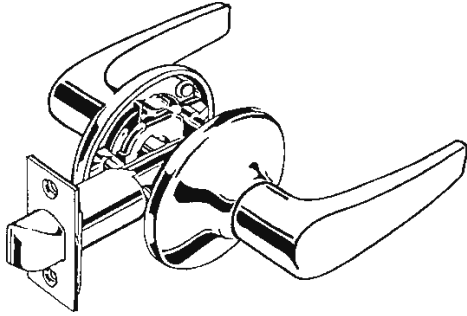

DB101 Single cylinder deadbolt

Stocked Product

Finishes: US3, US10B, US15, US26, US26D

Price Page

Builder Lock – Residential Tubular Locksets

Chesapeake (compare Delta)

Stocked Product

Item	Finish
214 Entry	US3, US26D
213 Privacy	US3, US26D
212 Passage	US3, US26D
211 Dummy	US3, US26D

Shenandoah

7100SH Outside, Trim

Stocked Product

- Inside Trim Stocked:
- 7902 Tahoe US3
- 7905 Mystic US3, US15, US26D

Mystic (compare Dorian)

Stocked Product

Item	Finish
214 Entry	US3, US10B, US15, US26, US26D
213 Privacy	US3, US10B, US15, US26, US26D
212 Passage	US3, US10B, US15, US26, US26D
211 Dummy	US3, US10B, US15, US26, US26D