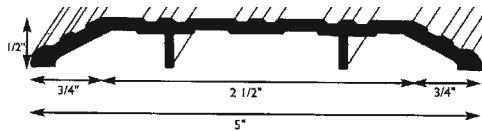

Price Page

Columbia - Saddle Thresholds

276

2760 Aluminum
2769 Bronze

278

2780 Aluminum
2789 Bronze

279

2790 Aluminum
2799 Bronze

280

2800 Aluminum
2809 Bronze

281

2810 Aluminum
2819 Bronze

282

2820 Aluminum
2829 Bronze

For 1 3/8" or 1 3/4" doors wider wall conditions.

298

Sizes Bronze:

- 276 Series - 36", 72"
- 278 Series - 36", 48", 72"
- 279 Series - 36", 48", 72"
- 280 Series - 36", 48", 72"
- 281 Series - 36", 48", 72"
- 282 Series - 36", 72"
- 298 Series - 36", 72", 73"
- 490 Series - 36", 48", 72"