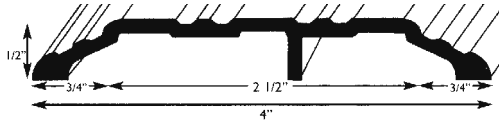

Price Page

Columbia - Saddle Thresholds

276

2760 Aluminum
2769 Bronze

278

2780 Aluminum
2789 Bronze

279

2790 Aluminum

280

2800 Aluminum
2809 Bronze

281

2810 Aluminum
2819 Bronze

282

2820 Aluminum
2829 Bronze

For 1 3/8" or 1 3/4" doors wider wall conditions.

298 Residential Outswing Sills

2980 Aluminum
2989 Bronze

490

4900 Aluminum

Stocked Product

Sizes Aluminum:
 276 Series - 36", 48", 72"
 278 Series - 36", 48", 72"
 279 Series - 36"
 280 Series - 36", 48", 72"
 281 Series - 36", 72"
 282 Series - 36"
 298 Series - 36"
 490 Series - 36"