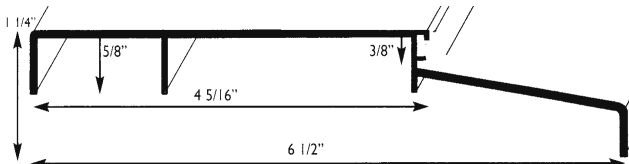

280

2800 Aluminum
2809 Bronze

281

2810 Aluminum
2819 Bronze

282

2820 Aluminum
2829 Bronze

For 1 3/8" or 1 3/4" doors wider wall conditions.

298 Residential Outswing Sills

2980 Aluminum
2989 Bronze

490

4900 Aluminum

Stocked Product

Sizes Aluminum:
 276 Series - 36", 48", 72"
 278 Series - 36", 48", 72"
 279 Series - 36"
 280 Series - 36", 48", 72"
 281 Series - 36", 72"
 282 Series - 36"
 298 Series - 36"
 490 Series - 36"

Sizes Bronze:
 276 Series - 36", 72"
 278 Series - 36", 48", 72"
 280 Series - 36"
 281 Series - 48"
 282 Series - 36"
 298 Series - 36", 72"

ABS-AMERICAN BUILDING SUPPLY, INC.