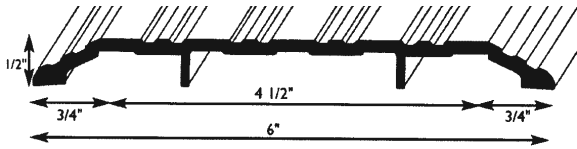

Price Page

Columbia - Saddle Thresholds

276

2760 Aluminum
2769 Bronze

278

2780 Aluminum
2789 Bronze

279

2790 Aluminum
2799 Bronze

280

2800 Aluminum
2809 Bronze

281

2810 Aluminum
2819 Bronze

282

2820 Aluminum
2829 Bronze

For 1 3/8" or 1 3/4" doors wider wall conditions.

298

Sizes Bronze:

- 276 Series - 36", 72"
- 278 Series - 36", 48", 72"
- 279 Series - 36", 48", 72"
- 280 Series - 36", 48", 72"
- 281 Series - 36", 48", 72"
- 282 Series - 36", 72"
- 298 Series - 36", 72", 73"
- 490 Series - 36", 48", 72"