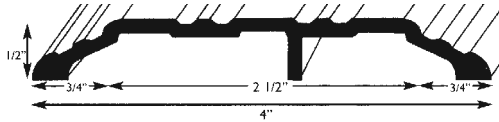

Price Page

Columbia - Saddle Thresholds

276

2760 Aluminum
2769 Bronze

278

2780 Aluminum
2789 Bronze

279

2790 Aluminum
2799 Bronze

280

2800 Aluminum
2809 Bronze

281

2810 Aluminum
2819 Bronze

282

2820 Aluminum
2829 Bronze

For 1 3/8" or 1 3/4" doors wider wall conditions.

298