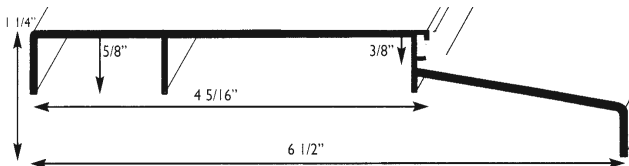

280

2800 Aluminum
2809 Bronze

281

2810 Aluminum
2819 Bronze

282

2820 Aluminum
2829 Bronze

For 1 3/8" or 1 3/4" doors wider wall conditions.

298

Residential Outswing Sills
2980 Aluminum
2989 Bronze

490

4900 Aluminum
4909 Bronze

Stocked Product

Sizes Aluminum:

- 276 Series - 36", 48", 72"
- 278 Series - 36", 48", 72"
- 279 Series - 36", 48", 72"
- 280 Series - 36", 48", 72"
- 281 Series - 36", 72"
- 282 Series - 36", 48", 72"
- 298 Series - 36", 72", 73"
- 490 Series - 36", 48", 72"

Sizes Bronze:

- 276 Series - 36", 72"
- 278 Series - 36", 48", 72"
- 279 Series - 36", 48", 72"
- 280 Series - 36", 48", 72"
- 281 Series - 36", 48", 72"
- 282 Series - 36", 72"
- 298 Series - 36", 72", 73"
- 490 Series - 36", 48", 72"