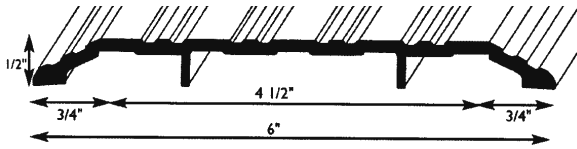

Price Page

Columbia - Saddle Thresholds

276

2760 Aluminum
2769 Bronze

278

2780 Aluminum
2789 Bronze

279

2790 Aluminum

280

2800 Aluminum
2809 Bronze

281

2810 Aluminum
2819 Bronze

282

2820 Aluminum
2829 Bronze

For 1 3/8" or 1 3/4" doors wider wall conditions.

298 Residential Outswing Sills

2980 Aluminum
2989 Bronze

490

4900 Aluminum

Stocked Product

Sizes Aluminum:
 276 Series - 36", 48", 72"
 278 Series - 36", 48", 72"
 279 Series - 36"
 280 Series - 36", 48", 72"
 281 Series - 36", 72"
 282 Series - 36"
 298 Series - 36"
 490 Series - 36"