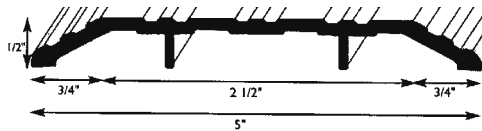

Price Page

Columbia - Saddle Thresholds

276

2760 Aluminum
2769 Bronze

278

2780 Aluminum
2789 Bronze

279

2790 Aluminum

280

2800 Aluminum
2809 Bronze

281

2810 Aluminum
2819 Bronze

282

2820 Aluminum
2829 Bronze

For 1 3/8" or 1 3/4" doors wider wall conditions.

298 Residential Outswing Sills

2980 Aluminum
2989 Bronze

490

4900 Aluminum

Stocked Product

Sizes Aluminum:
 276 Series - 36", 48", 72"
 278 Series - 36", 48", 72"
 279 Series - 36"
 280 Series - 36", 48", 72"
 281 Series - 36", 72"
 282 Series - 36"
 298 Series - 36"
 490 Series - 36"