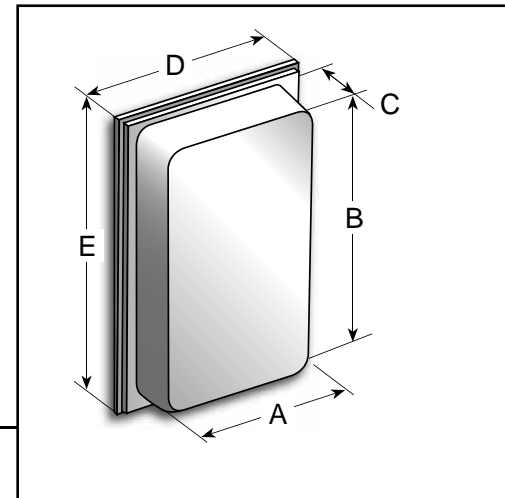

TYPICAL SPECIFICATION

Bathroom cabinet shall be Jensen 840 Series. Recessed bathroom cabinet shall be of one-piece, heavy gauge steel construction finished in E-Coated white paint after forming. Cabinets shall have full piano hinge and magnetic door catch.

Each cabinet shall include two, or more, adjustable metal pre-painted shelves. Cabinet shall be reversible for left-hand or right-hand installation.