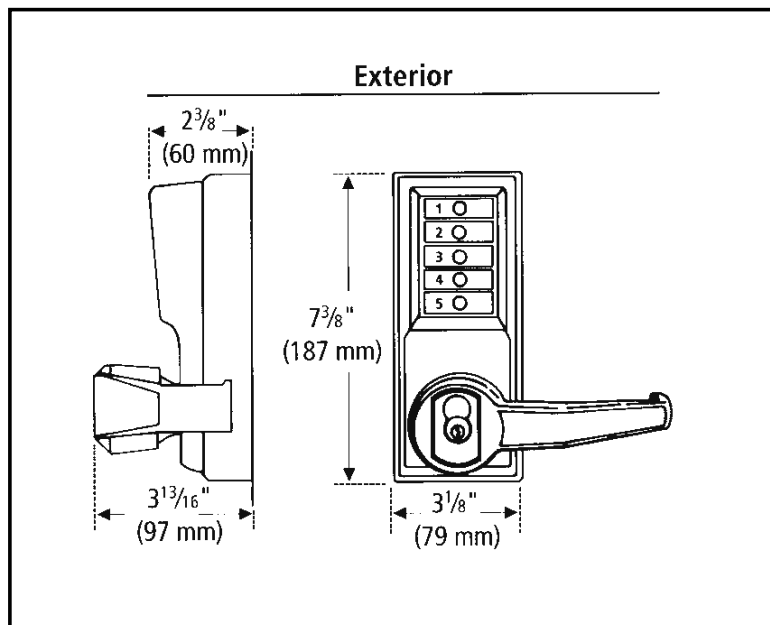

Specifications

- ANSI A156.2 grade 1
- ASA strike
- Backset 2-3/4"
- Door thickness 1-3/8" - 1-3/4"
- Installation ASA 161 door prep. with additional through bore holes required
- Handed not field reversible

Optional Features:

- Key override - can be used to over ride combination and gain access using a key - **supplied less cylinder**
- Key override is prepped for I.C. cylinders only

Stocked Product

PART No.	DESCRIPTION	FINISH
L1011	Lever only	26D
L1021B	Lever with Best Override Less Core	26D
L1021C	Lever with Corbin Override Less Core	26D
L1021S	Lever with Schlage Override Less Core	26D