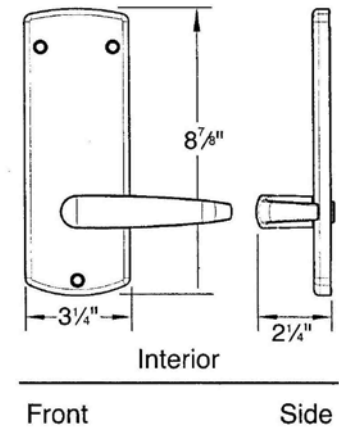

Optional Features:

- Key override - can be used to override combination and gain access using a key - **supplied less cylinder**
- Key override is prepped for I.C. cylinders only

Stocked Product

PART No.	DESCRIPTION	FINISH
LP1020B	Lever with Best IC Override Less Core	26D
LP1020S	Lever with Schlage IC Override Less Core	26D

L1000 & LP1000 Series Door Handing:

You must specify the handing of your door! Look at the door in its closed position standing on the outside (exterior push button side)

Note: LP1000 are either LHR or RHR

Price Page

KABA Access Control

Vendor Site

E2031 - Series Cylindrical electronic pushbutton Lock

Features

- Cylindrical latch with UL10C Fire Rating
- 100 access codes per door, over 100 million possible code combinations
- Locks are easily programmed via keypad
- Non-handed
- Service codes programs for one time access or “come and go” access for 1 to 24 hours
- Code length is adjustable to accept 4 to 8 digits
- Anti-tamper lockout is adjustable from 3 to 9 invalid attempts with an adjustable period of 0 to 90 seconds
- Re-Lock time is adjustable from 2 to 20 seconds
- Batteries located in exterior housing. AAA provides more than 100,000 cycles.
- No wiring to or through the door- no risk of pinched wires
- Backset 2-3/4”; Special order 2-3/8”
- Door Thickness: 1-3/8” to 2-1/2”
- Warranty: 2 year from installation
- With Schlage C keyway override or I/C Best Format