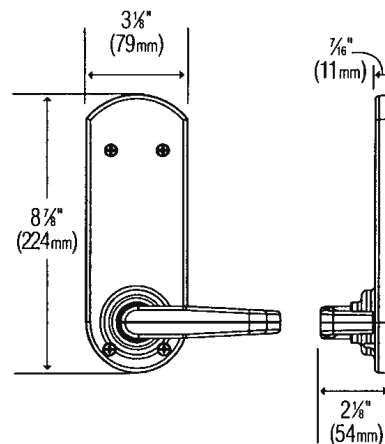

Simplex 5000

Stocked Product

PART No.	DESCRIPTION	FINISH
5021XS	Lever with Schlage C Keyway Override	26D
5021B	Lever with Best Prep Override	26D
5021S	Lever with Schlage RC prep Less Core	26D

Exterior

Interior