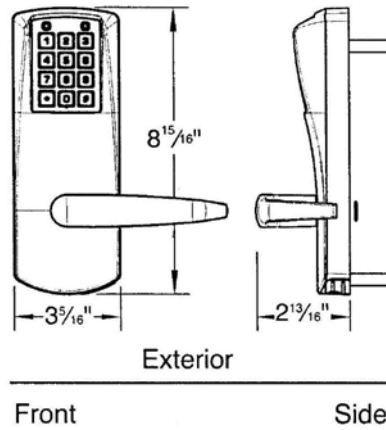

L1000 & LP1000 Series Door Handing:

You must specify the handing of your door! Look at the door in its closed position standing on the outside (exterior push button side)

Note: LP1000 are either LHR or RHR

Price Page

KABA Access Control

Vendor Site

E2031 - Series Cylindrical electronic pushbutton Lock

Features

- Cylindrical latch with UL10C Fire Rating
- 100 access codes per door, over 100 million possible code combinations
- Locks are easily programmed via keypad
- Non-handed
- Service codes programs for one time access or “come and go” access for 1 to 24 hours
- Code length is adjustable to accept 4 to 8 digits
- Anti-tamper lockout is adjustable from 3 to 9 invalid attempts with an adjustable period of 0 to 90 seconds
- Re-Lock time is adjustable from 2 to 20 seconds
- Batteries located in exterior housing. AAA provides more than 100,000 cycles.
- No wiring to or through the door- no risk of pinched wires
- Backset 2-3/4”; Special order 2-3/8”
- Door Thickness: 1-3/8” to 2-1/2”
- Warranty: 2 year from installation
- With Schlage C keyway override or I/C Best Format