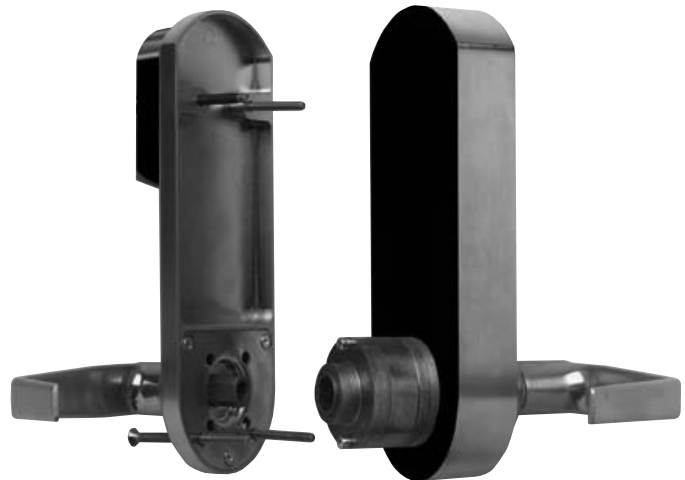

Price Page

KABA Access Control

Vendor Site

L1000 - Series Lever

Application:

- The L1000 series provides full mechanical push button access with no electrical wiring, electronics or batteries. Exterior access is by combination.
- Interior egress is free at all times. The lock meets ADA standards

Simplex 5000

Stocked Product

PART No.	DESCRIPTION	FINISH
5021XS	Lever with Schlage C Keyway Override	26D
5021B	Lever with Best Prep Override	26D
5021S	Lever with Schlage RC prep Less Core	26D

Exterior

Interior

Price Page

KABA Access Control

Vendor Site

E5031 - Series Lever

Features

- Accommodates both indoor & outdoor application
- Retrofits to any standard 161 prep
- 3 year warranty from lock activation date
- ADA compliant lever Grade 1
- 100 access codes, programmable passage mode
- Extensive audit trail
- Non handed

- Installation requires no wires through the door

Stocked Product

PART No.	DESCRIPTION	FINISH
E5031XS	Lever with Schlage C Keyway override	26D
E5031B	Lever with Best Prep Override Less Core	26D
E5031S	Lever with Schlage RC Prep Less Core	26D