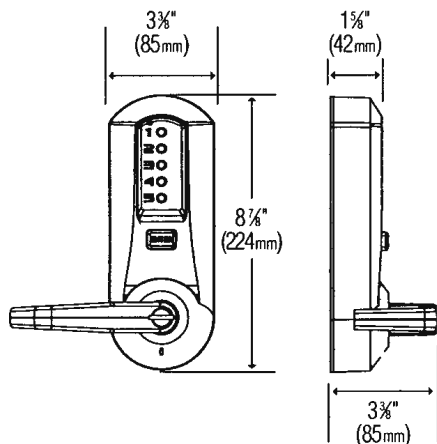

Stocked Product

PART No.	DESCRIPTION	FINISH
5021XS	Lever with Schlage C Keyway Override	26D
5021B	Lever with Best Prep Override	26D
5021S	Lever with Schlage RC prep Less Core	26D

Exterior