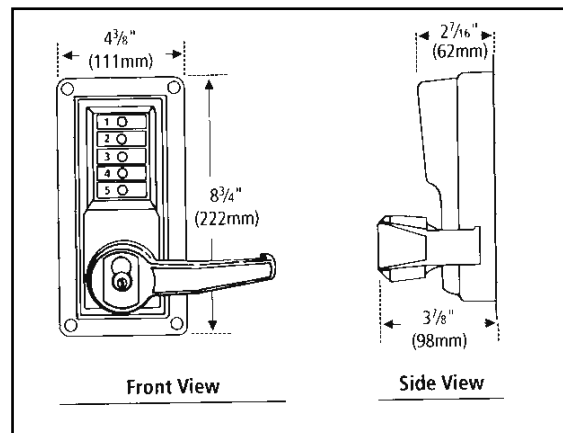

Price Page

KABA Access Control

Vendor Site

LP1000 - Series Lever

Operation:

- Designed to operate surface mounted exit devices from the outside. Exit device not supplied. Exterior access is by combination. Egress is by interior exit device and is free at all times

Specifications

- ANSI A156.2 grade 1
- Strike not supplied
- Door thickness up to 2-1/4"
- Handed not field reversible
- Exit device compatibility, Von Duprin E0 or E0-F for 22, 88NL, 98, 99, 9857, 9957, Detex Advantex 10, 20, 40 series

Optional Features:

- Key override - can be used to override combination and gain access using a key - **supplied less cylinder**
- Key override is prepped for I.C. cylinders only