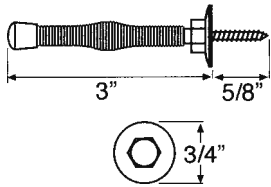

4675 - Spring Door Stop with Fixed Screw