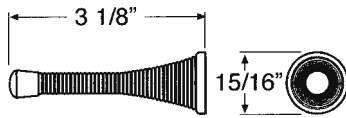

4671 - Spring Door Stop 3-1/8"