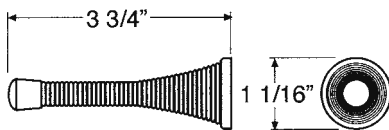

4674 - Extra Long Spring Door Stop