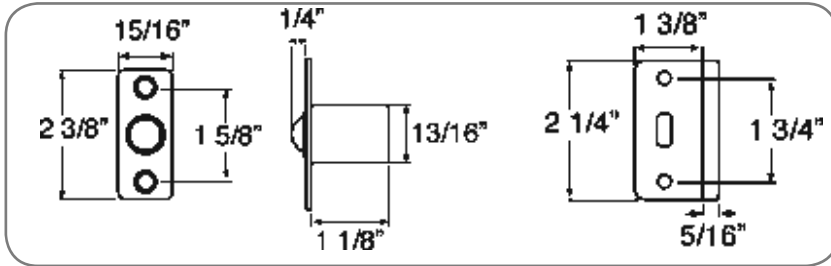

Price Page

Taymor - Cabinet Hardware

Vendor Site

1412 - Bullet Catch