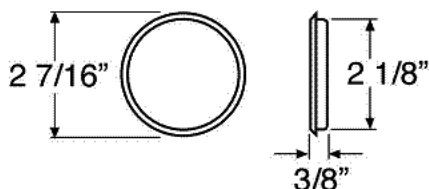

Stocked Product
6350..... US3, 10B, 15, 26D
6390..... US3, 10B, 15, 26D
L2900..... US3, 10B, 15, 26D