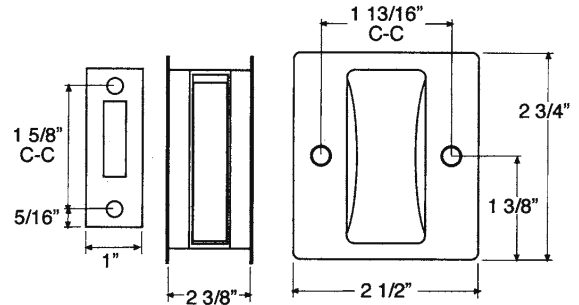

PH590 Passage Sliding Door Lock

Fits 1-3/8" to 1-3/4" thick door

Stocked Product
PH580 ..... US3, 10B, 15, 26D
PH590 ..... US3, 10B, 15, 26D