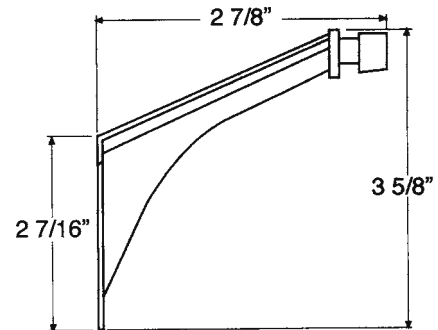

6390 - Deluxe Handrail Bracket

L2900 - Finger Pull Drive-in 2-1/8" Diameter, Snap-in Installation