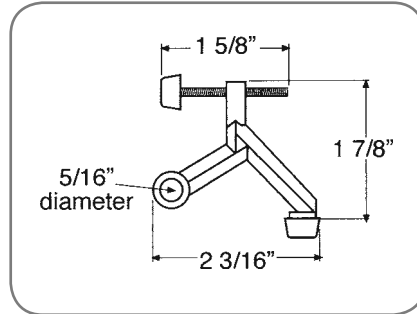

4614 - Hinge Pin Door Stop