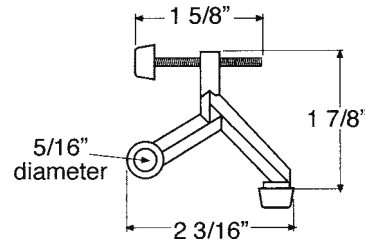

4614 - Hinge Pin Door Stop