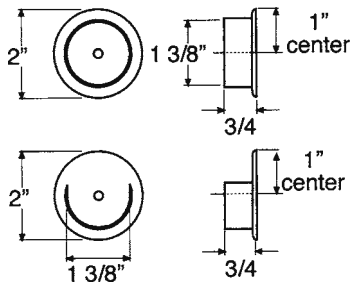

Vendor Site

**2800 - Shelf and Rod Support**

**2805 - Shelf and Rod Support**

**2810 - Shelf and Rod Support**

**2815 - Fixed Shelf Support**

**2820 - Pole Socket**

**2840 - Pole Socket**

**Stocked Product**

- 2800, 2805, 2810 and 2815 ..Ivory finish
- 2820 .....White Finish
- 2820PB .....Polished Brass
- 2830.....White finish
- 2840.....Wood

**2830 - Pole Socket**

1830 - Adjustable Closet Rod

Stocked Product