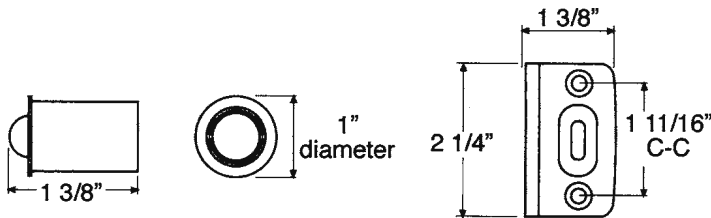

1432 - Drive-in Bullet Catch

Stocked Product

Models 1412, 1431 are stocked in the following finishes:
10B, 15, and 26D

Model 1432 is stocked in the following finishes:
US3, 10B, 15, and 26D