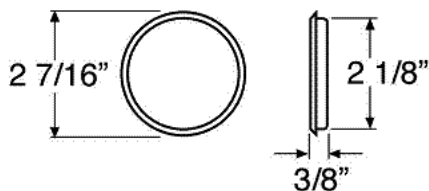

Stocked Product

- 6350..... US3, 10B, 15, 26D
- 6390..... US3, 10B, 15, 26D
- L2900..... US3, 10B, 15, 26D