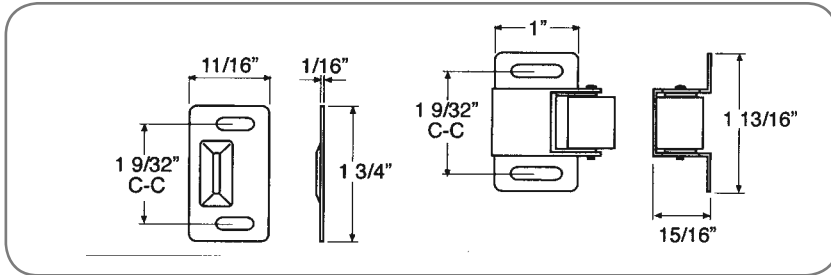

1431 - Roller Catch