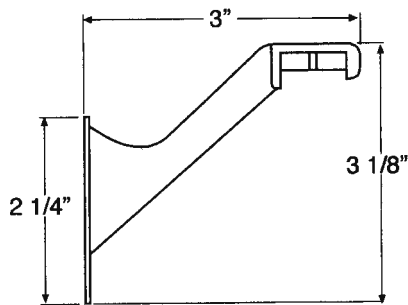

Taymor - General Hardware

6350 - Handrail Bracket