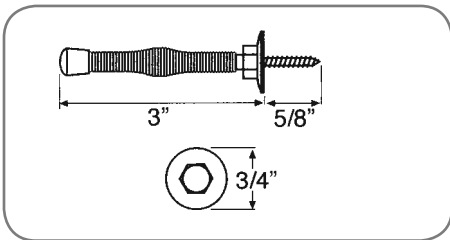

4675 - Spring Door Stop with Fixed Screw