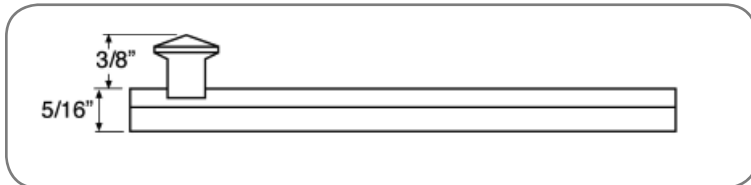

1830 - Adjustable Closet Rod

Stocked Product

- MR1830 ..... Adjustable Closet Rod 18"-30" Steel finish
- MR3048 ..... Adjustable Closet Rod 30"-48" Steel finish
- MR4872 ..... Adjustable Closet Rod 48"-72" Steel Finish
- MR7296 ..... Adjustable Closet Rod 72"-96" Steel Finish
- MR72120 ..... Adjustable Closet Rod 72"-120" Steel finish
- MR96150 ..... Adjustable Closet Rod 96"-150" Steel finish

Taymor - Surface Bolt, Flush Bolts & Door Guards

3035 / 4035 - Surface Bolt

5316 Radius End Flush Bolt

Stocked Product

- 3035 Surface Bolt: 4" and 6" ..... US3 finish
- 4035 Surface Bolt: 4" and 6" ..... 10B, 15, 26D and US5 finish
- 5316 Flush Bolt: ..... US3, 10B, 15, 26D finish