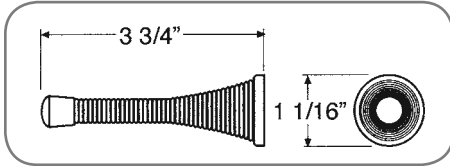

4674 - Extra Long Spring Door Stop