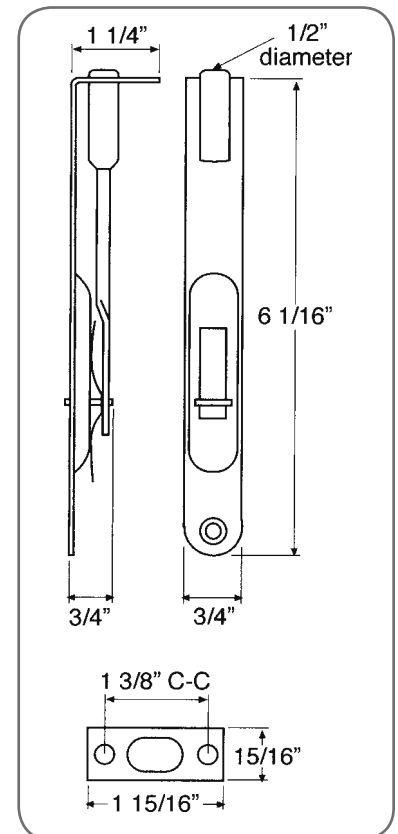

5316 Radius End Flush Bolt

Stocked Product

- 3035 Surface Bolt: 4" and 6" ..... US3 finish
- 4035 Surface Bolt: 4" and 6" ..... 10B, 15, 26D and US5 finish
- 5316 Flush Bolt: ..... US3, 10B, 15, 26D finish