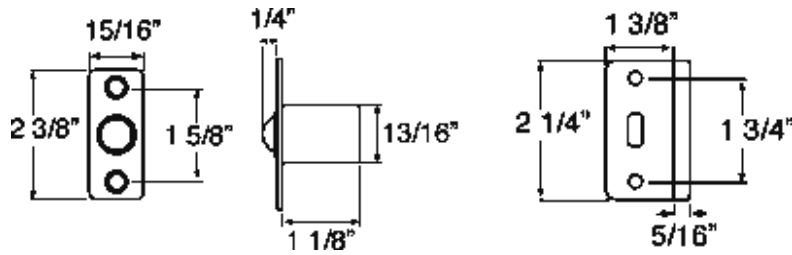

Price Page

Taymor - Cabinet Hardware

Vendor Site

1412 - Bullet Catch