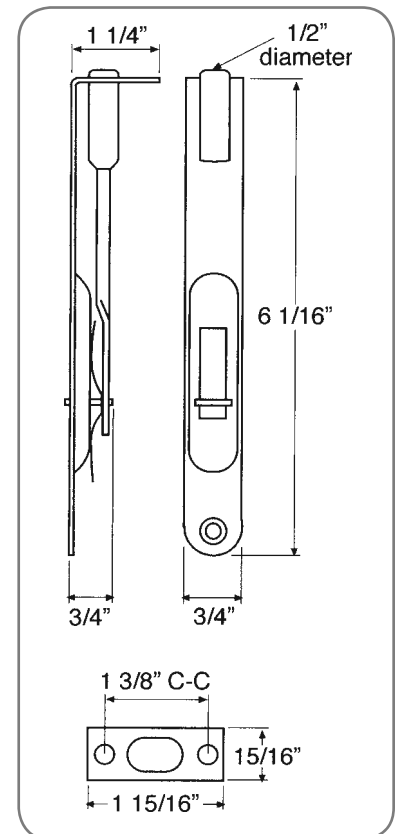

5316 Radius End Flush Bolt

Stocked Product

- 3035 Surface Bolt: 4" and 6" ..... US3 finish
- 4035 Surface Bolt: 4" and 6" ..... 10B, 15, 26D and US5 finish
- 5316 Flush Bolt: ..... US3, 10B, 15, 26D finish