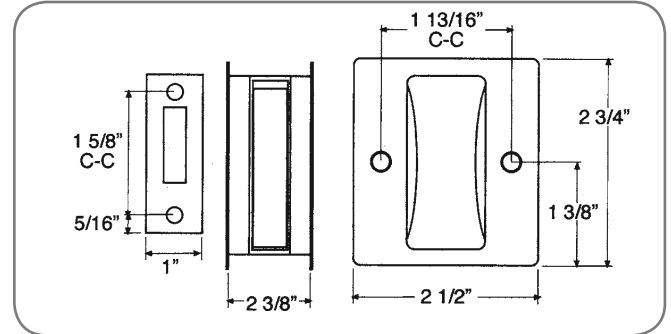

PH590 Passage Sliding Door Lock

Fits 1-3/8" to 1-3/4" thick door

Stocked Product

- PH580 ..... US3, 10B, 15, 26D
- PH590 ..... US3, 10B, 15, 26D