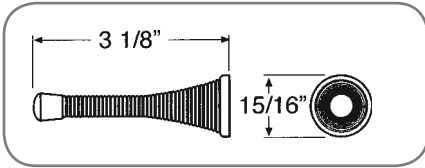

Taymor - Door Stops

Vendor Site

4671 - Spring Door Stop 3-1/8"