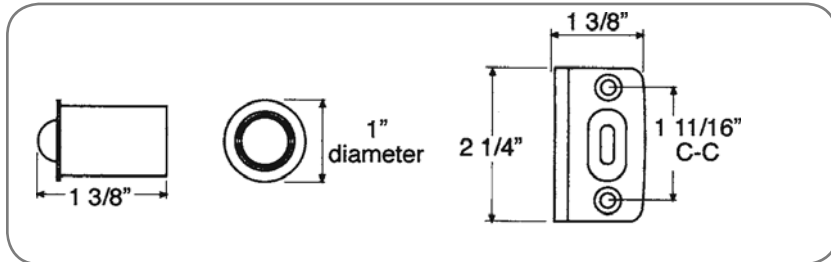

1432 - Drive-in Bullet Catch

Stocked Product

Models 1412, 1431 are stocked in the following finishes:
10B, 15, and 26D

Model 1432 is stocked in the following finishes:
US3, 10B, 15, and 26D