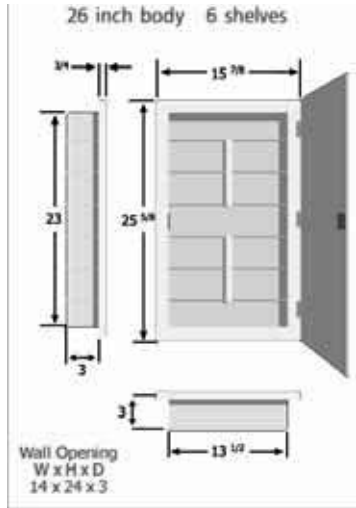

Model	Mirror Type	Overall W x H	Wall Opening W x H x D	Finish
11-1-26-32	Float Select	16 x 26	14 x 24 x 3	Chrome

Spacecab Media POLISHED EDGE

Features

- Reversible, recessed mounting
- 26" Cabinet includes 6 adjustable shelves

Stocked Product

Model	Mirror Type	Overall W x H	Wall Opening W x H x D	Finish
21-2-26-00	Float Plate	16 x 26	14 x 24 x 3	N/A

Price Page

Zaca

Vendor Site

Spacecab Nunki

BEVELED EDGE

Features

- Reversible, recessed mounting
- 26" Cabinet includes 6 adjustable shelves

Stocked Product

Model	Mirror Type	Overall W x H	Wall Opening W x H x D	Finish
21-2-26-00	Float Plate	16 x 26	14 x 24 x 3	N/A

Chromeo

VALUE PRICED CABINET

Features

- Unique patented storage system
- Fixed shelves
- Filed replaceable mirror door
- Reversible recess installation

Stocked Product

Model	Mirror Type	Overall W x H	Wall Opening W x H x D	Finish
61-1-26-32	Float Select	16 x 26	14 x 24 x 3	Chrome